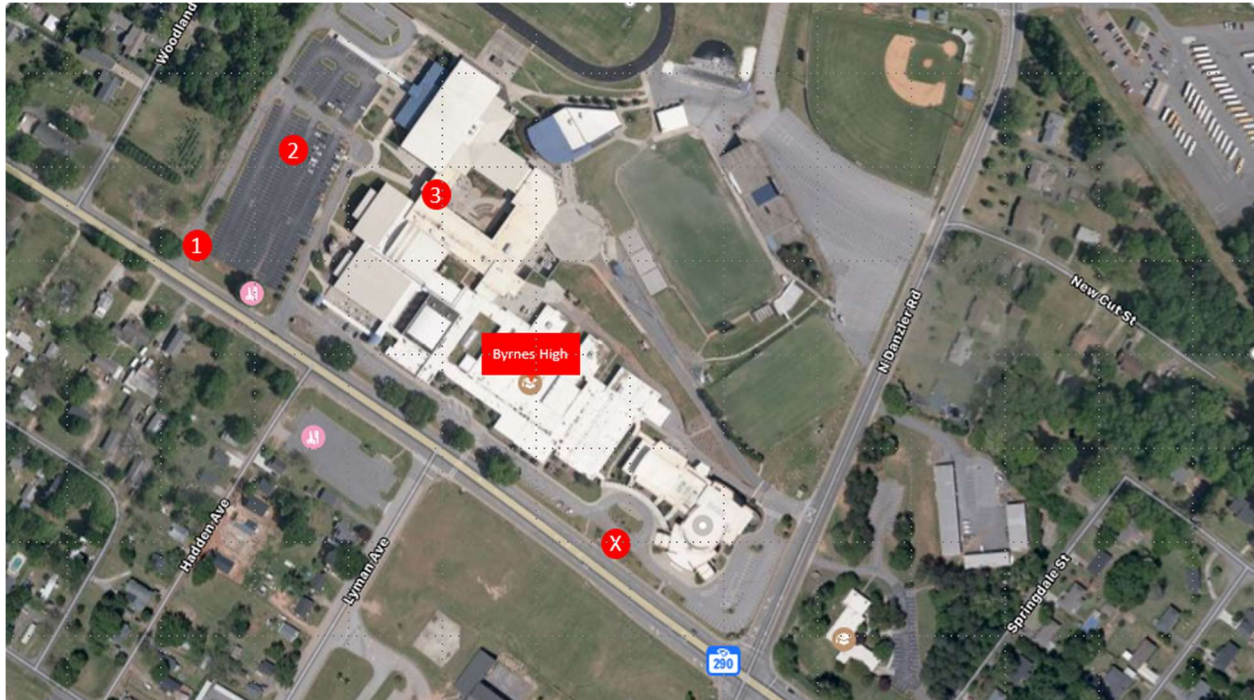

Map for SCEA Advocacy Training at Byrnes High

Thursday, July 22, 2021 | 10 am – 2 pm

James F. Byrnes High
150 East Main Street
Duncan, SC 29334

Most people will be routed to exit 63 on I-85 (Duncan/Moore). The front of Byrnes High School runs along Hwy 290 (also labeled Main Street) in Duncan, SC.

- 1) Enter the campus along the bus loop road.
- 2) Park in the large parking lot
- 3) Enter through doors at location 3

Do not use the main entrance, marked with an X above, as gates will block you from reaching the appropriate parking lot. There are other events happening on campus at the same time, so please use the correct entrance.